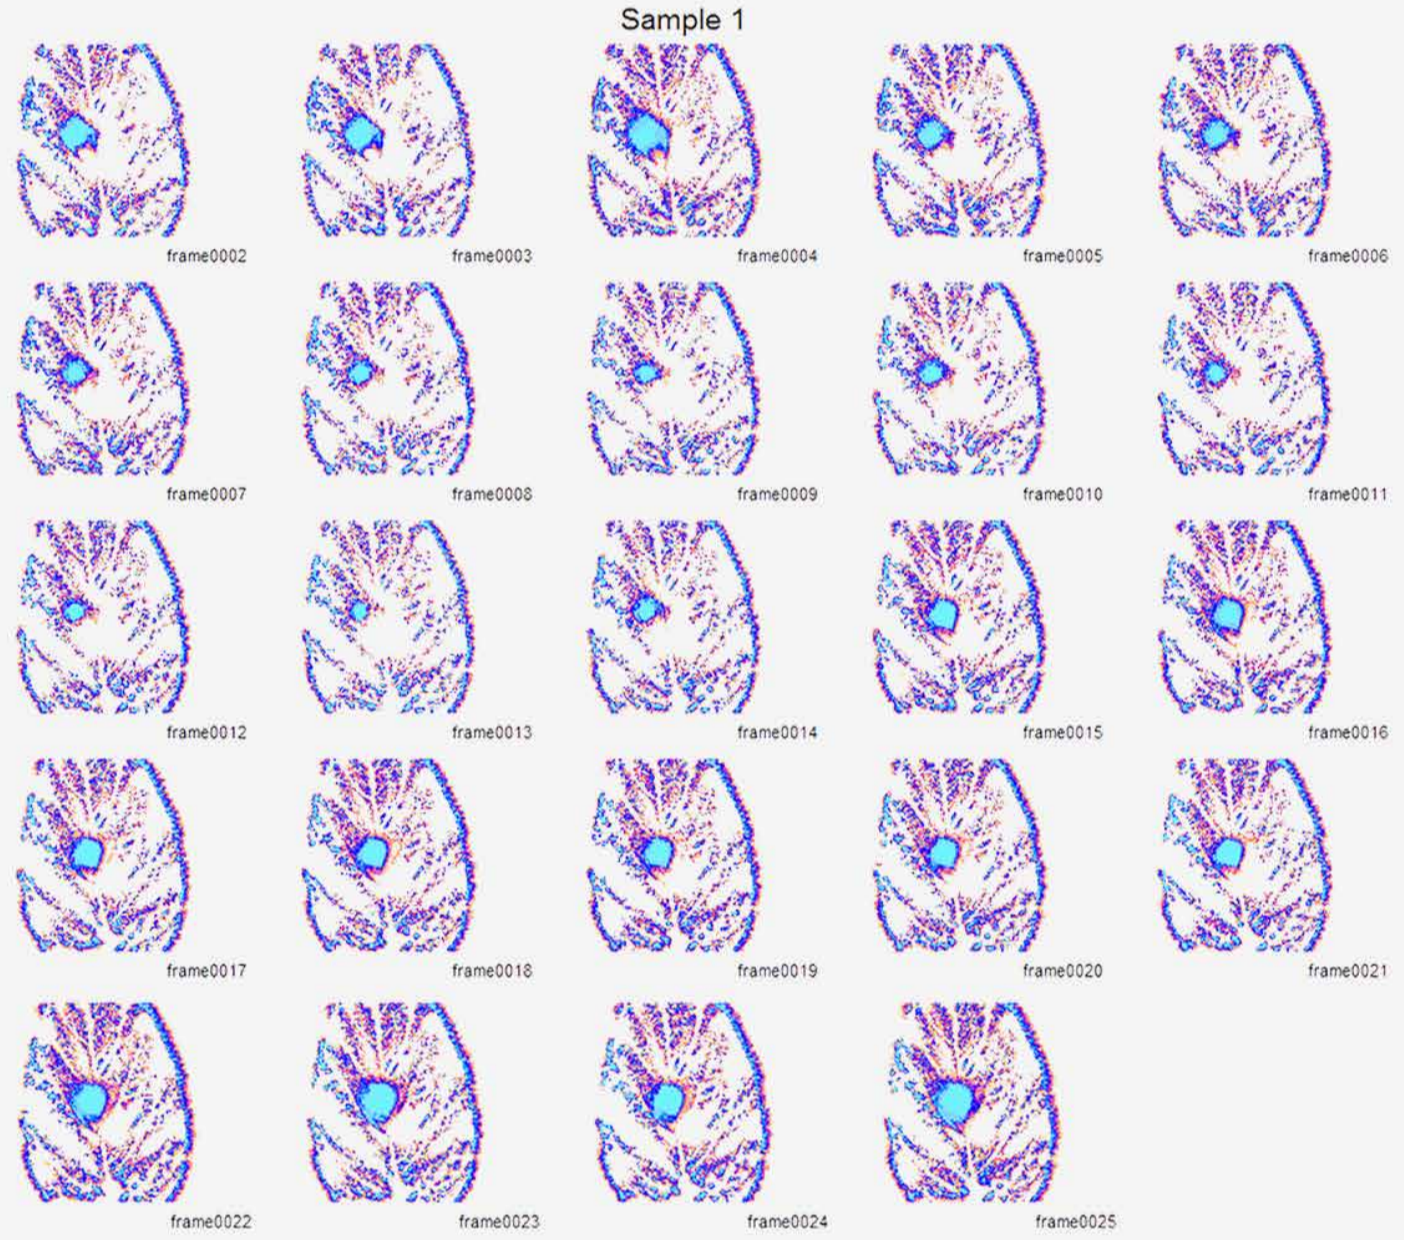

Report of Impact on Leaves from plants that are fed with Normal Water and Jiva Water

Sample 1

Leaves from the plant fed with Normal Water

GDV Scientific Laboratory

Sample 2

Leaves from the plant fed with Jiva Water

GDV Scientific Laboratory