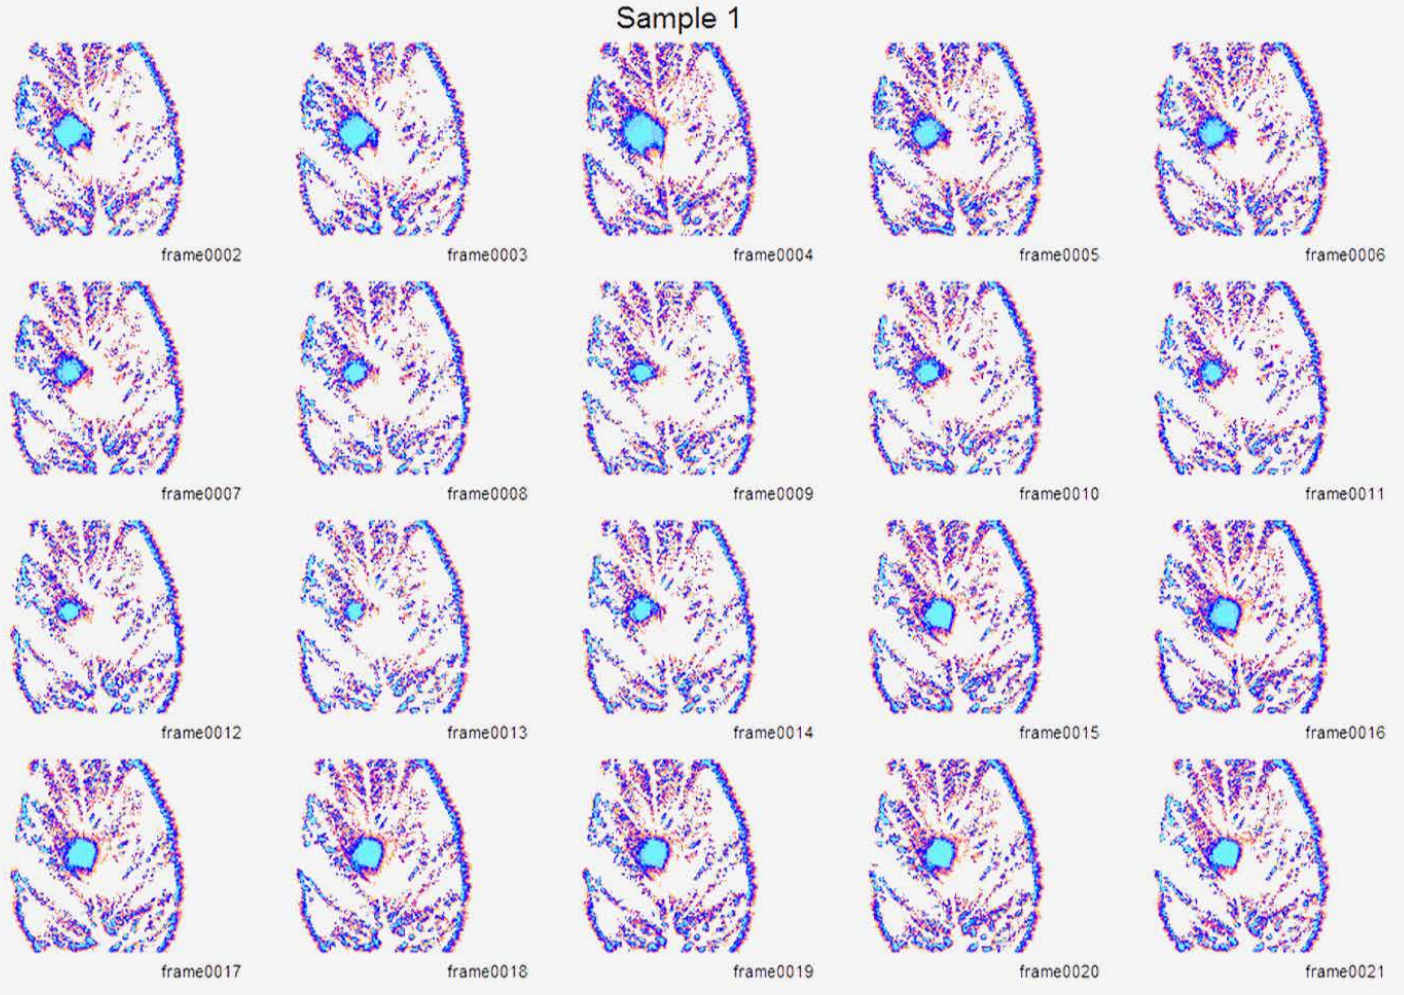

Report of Impact on Leaves from plants that are fed with Normal Water and Jiva Water

Sample 1

Leaves from the plant fed with Normal Water

GDV Scientific Laboratory

Sample 2

Leaves from the plant fed with Jiva Water

GDV Scientific Laboratory